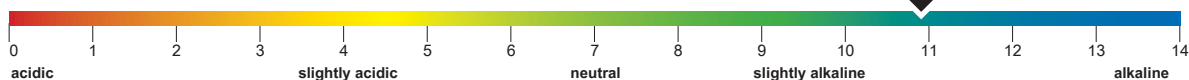

Part number

6.295-237.0

pH

10.9

in concentrate