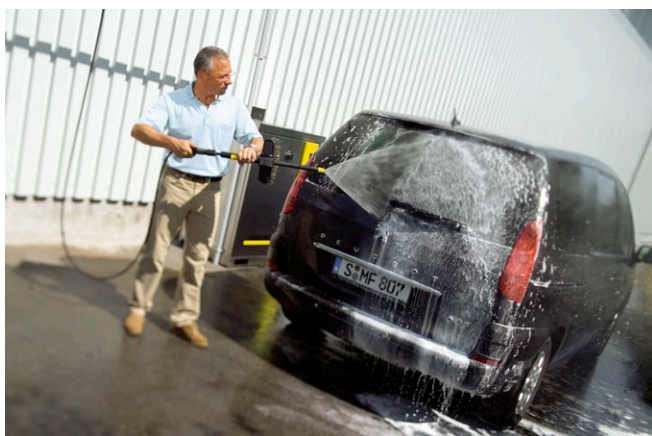

PressurePro Active Cleaner, powder RM 80

Highly concentrated, pourable and water-soluble powder with a fresh scent. Dissolves oil, grease and emission-related soiling, effective at all temperature ranges, gentle action.

NTA-free

Properties

- A very rich powder high-pressure cleaning agent for vehicle washing
- Dissolves heavy oil, grease and mineral stains
- Cleaning action in all temperature ranges
- Especially productive
- Gentle on materials
- NTA-free